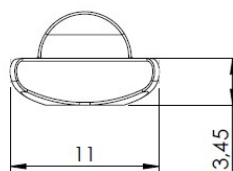

PRODUCT SHEET

Description:

Shelf Support Plug "Spade", 23mm, Steel, Nickel Plated

Item number:

22.02.016-0

Units	Box	Carton	HS Code	Barcode
Pcs.	500	5000	8302420090	 5704866459563

SISO A/S

Mileparken 11
DK-2740 Skovlunde
Denmark
VAT: DK 24786013