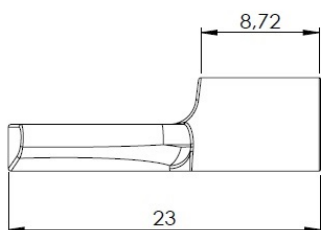

PRODUCT SHEET

Description:

Shelf Support Plug "Spade", 23mm, Steel, Nickel Plated

Item number:

22.02.016-0

Units	Box	Carton	HS Code	Barcode
Pcs.	500	5000	8302420090	 5704866459563

SISO A/S

Mileparken 11
DK-2740 Skovlunde
Denmark
VAT: DK 24786013