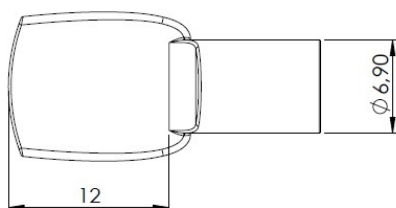

PRODUCT SHEET

Description:

Shelf Support Plug "Spade", 23mm, Steel, Nickel Plated

Item number:

22.02.016-0

Units	Box	Carton	HS Code	Barcode
Pcs.	500	5000	8302420090	 5704866459563

SISO A/S

Mileparken 11
DK-2740 Skovlunde
Denmark
VAT: DK 24786013